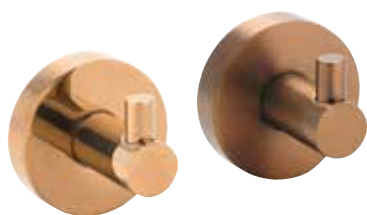

158106022
155106022

55×55×50 mm

Háček

Single robe hook
Kleiderhaken