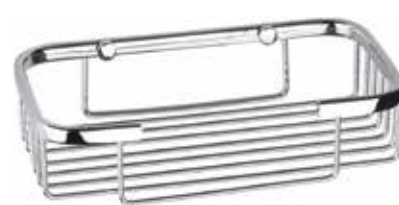

146208292

210×50×120 mm

Polička do sprchy

Shower shelf
Ablage