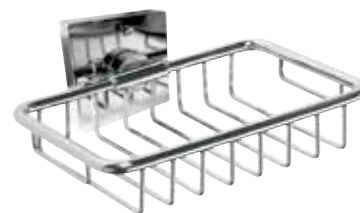

132108162

140×52×125 mm

Mýdlenka

Soap dish
Seifenschale